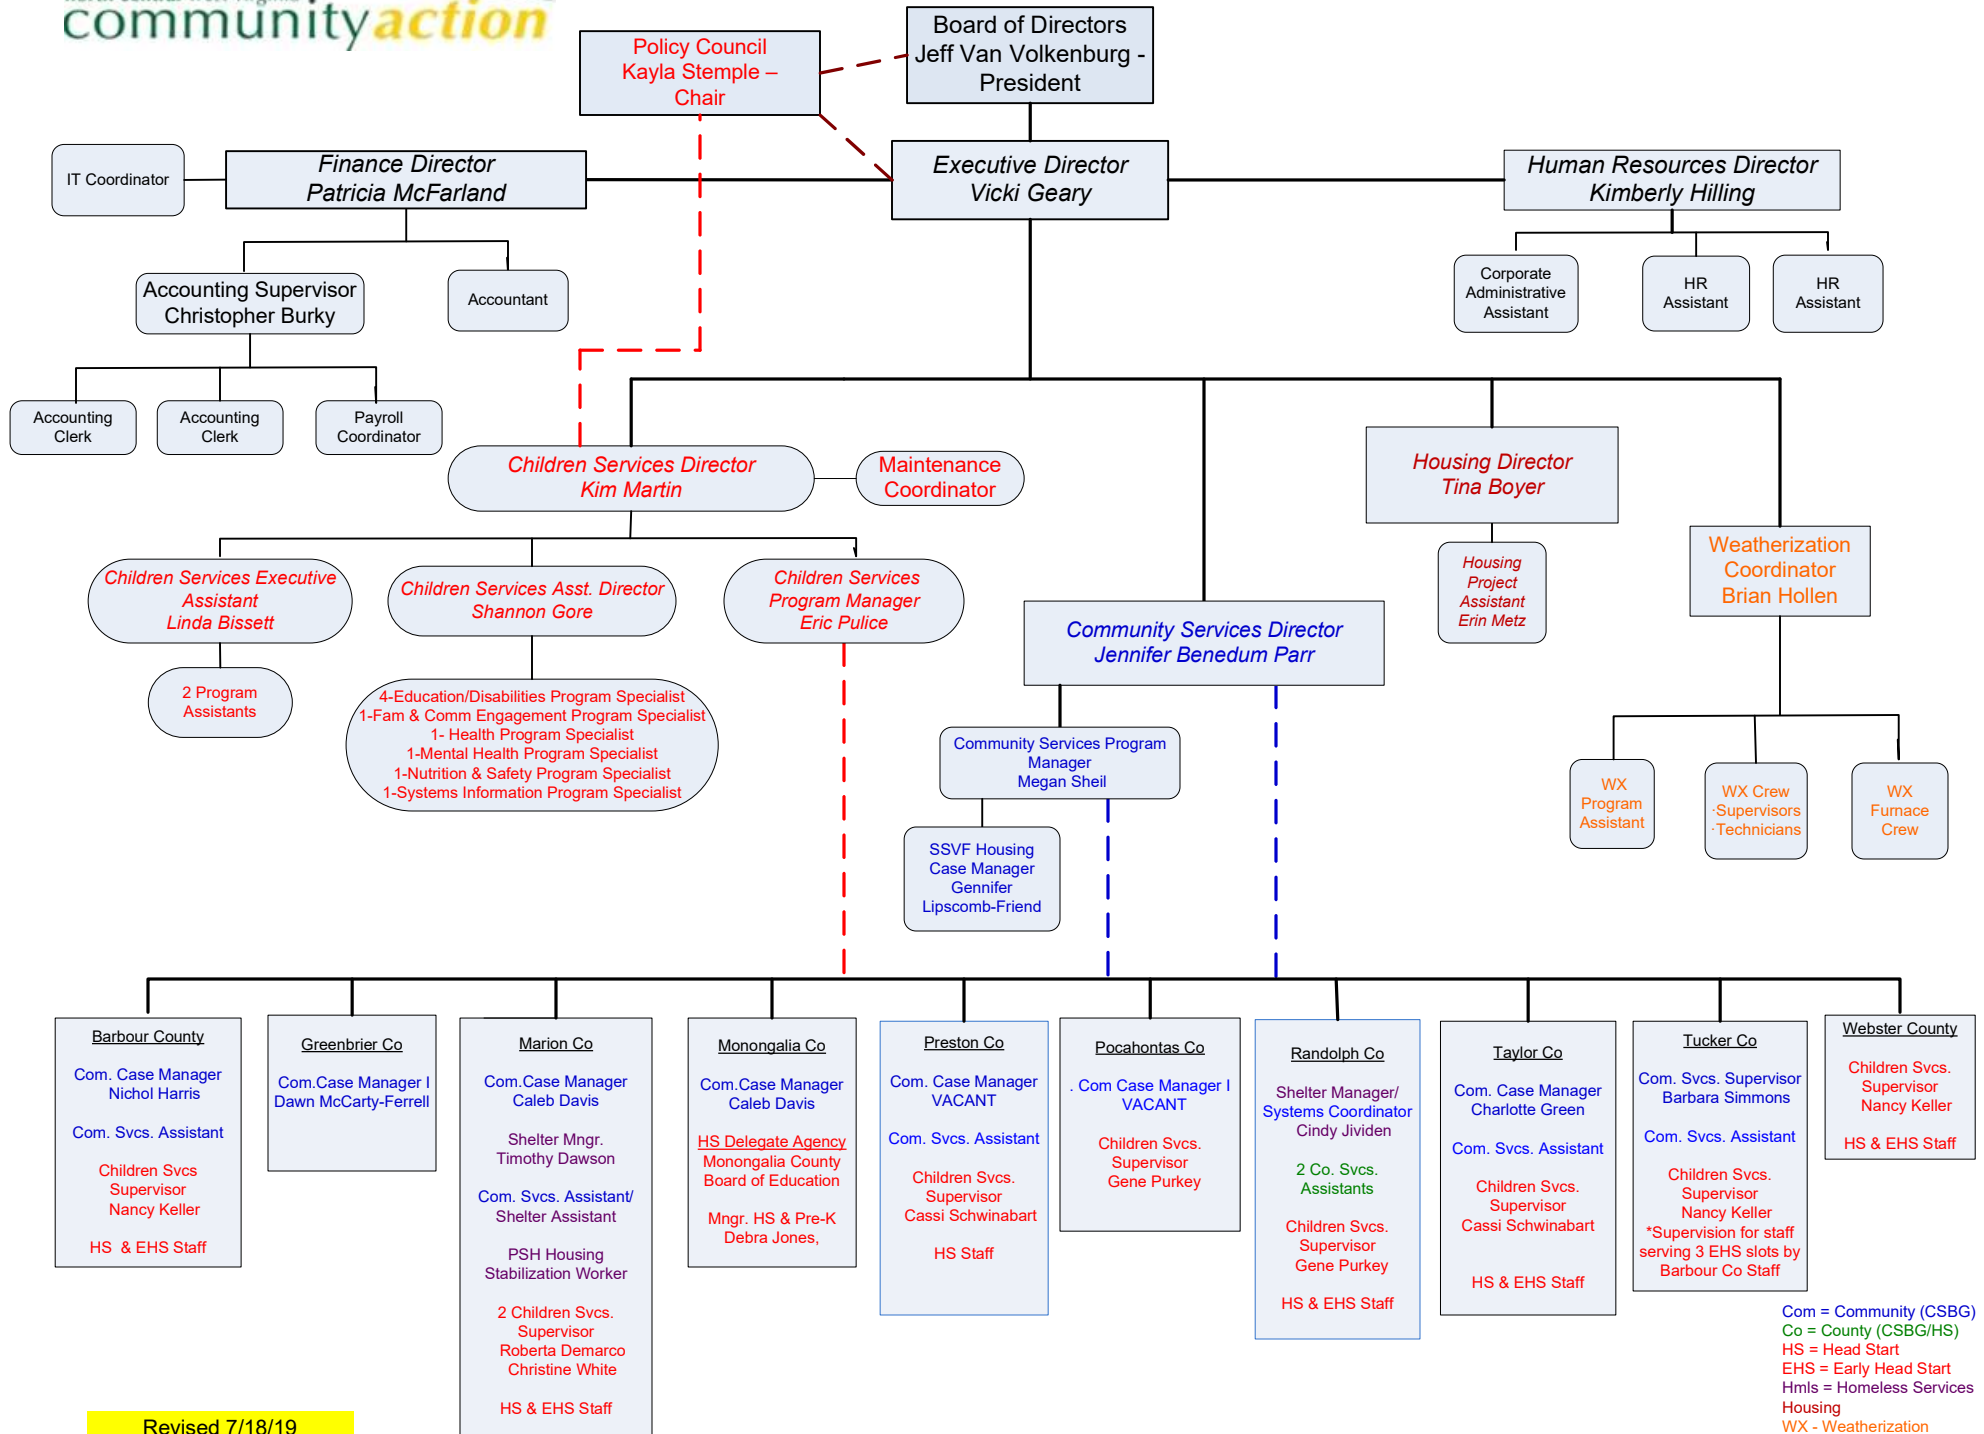

# North Central West Virginia Community Action Association, Inc. Organizational Chart

Revised 7/18/19

Com = Community (CSBG)  
Co = County (CSBG/HS)  
HS = Head Start  
EHS = Early Head Start  
Hms = Homeless Services  
Housing  
WX - Weatherization